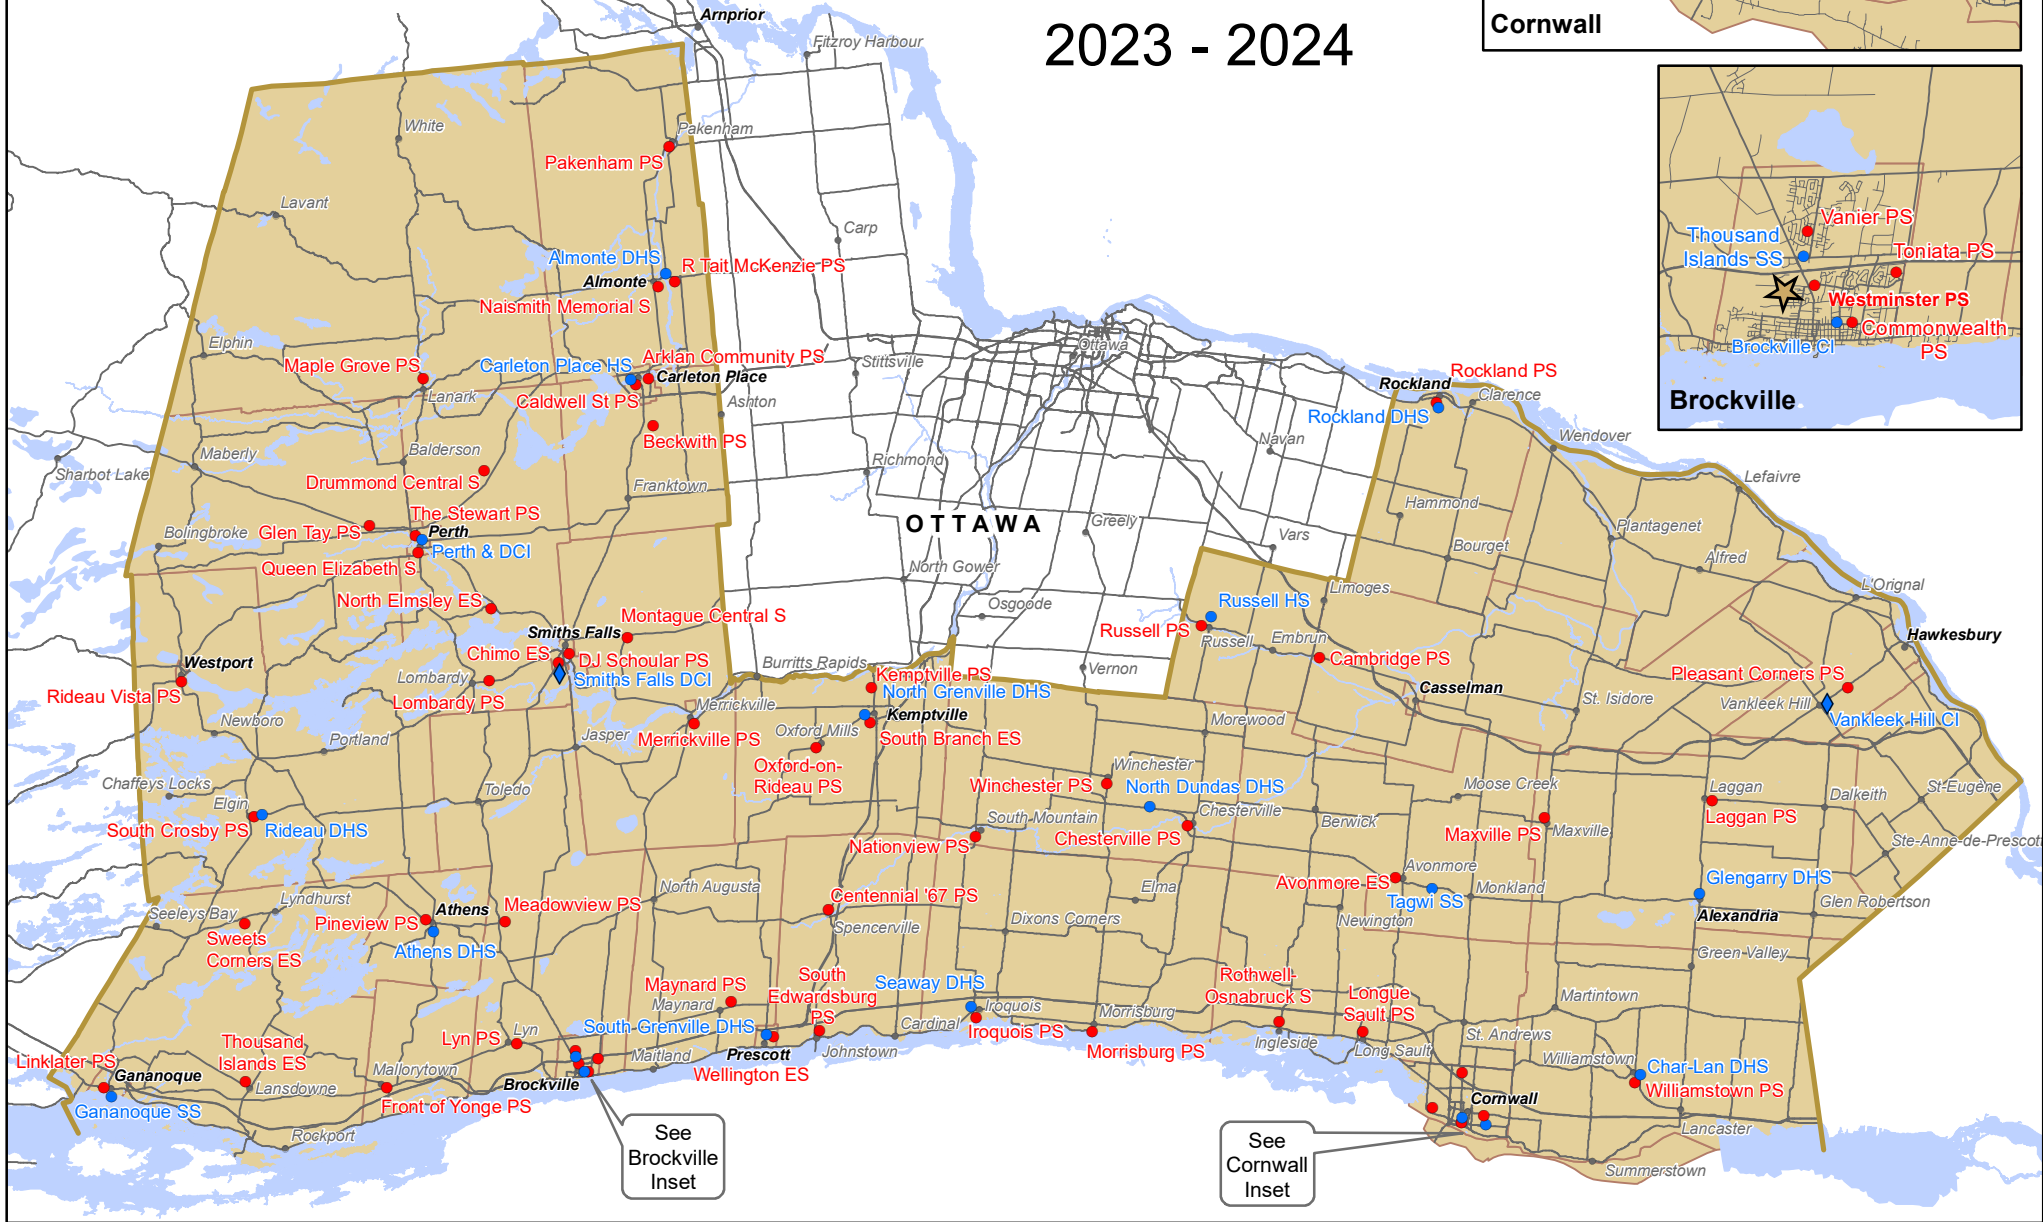

Legend

- Elementary
- Intermediate/High Grade 7-12
- ◆ Secondary Grade 9-12
- ★ Board Office

2023 - 2024

See Brockville Inset

See Cornwall Inset